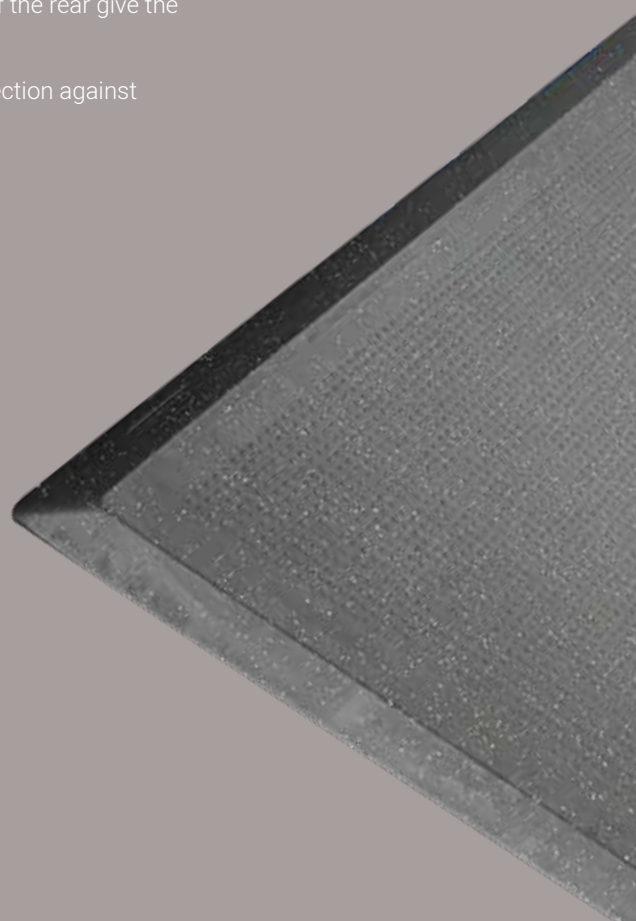

# VARIO LOG

The high quality and easy to clean, ergonomic workplace mat for safe and comfortable footing in all workplaces in warehouse, logistics and picking areas.

- o A high quality appearance for the perfect first impression.
- o The mat surface has an optimally adapted centre of rotation and convinces, at the same time, with its good grip and firm hold (mat weight 20 kg).
- o Very easy to clean – wipeable surface like conventional industrial floors.
- o The elastic properties of the rubber compound and the special geometry of the rear give the mat a high cushioning and activating effect.
- o The long-lasting mat – suitable for operation in several shifts (24/7).
- o The thickness and high-quality material of the workplace mat provide protection against unhealthy cold.

Surface	Size	Material	Hardness	Colour
VARIO LOG Dry	1350 x 1000 x 16 mm*	NBR	55 Shore A	

\*Tolerances in accordance with DIN ISO 3302 - 1 M4

[WWW.MATTING-SYSTEMS.AT](http://WWW.MATTING-SYSTEMS.AT)

KRAIBURG Austria GmbH & Co. KG - MATTING SYSTEMS - Webersdorf 11, 5132 Geretsberg, Austria  
Tel.: +43 (0)77487241-0, [ergolastec@kraiburg.at](mailto:ergolastec@kraiburg.at), [www.matting-systems.at](http://www.matting-systems.at)