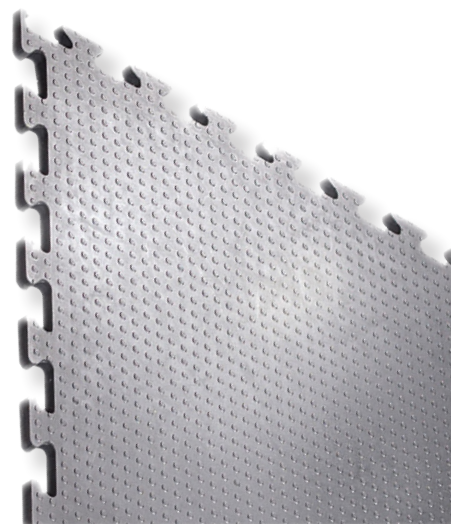

ergolastec[®] FLOOR

The hard-wearing floor covering for high mechanical stress.

- o The soft back of the mat's suction cup guarantees **high anti-skid properties and noise insulation.**
- o The ERGOLASTEC floor mat with a flat structured surface ensures **good trafficability.**
- o The industrial floor withstands **heavy mechanical loads (e.g. forklifts and lift trucks).**
- o The industrial floor is the ideal floor for **production halls, storage and order picking areas, and garages.**
- o The ERGOLASTEC floor mat is suitable for areas with **intensive walking and working traffic.**
- o The flame-retardant rubber mat has the **fire protection class Bfl-S1.**

Surface	Size	Eigenschaft	Material	Hardness	Colour
FLOOR Dry	916 x 572 x 10 mm*	Insulating noise-insulating Trafficable (pallet truck, ...) Antistatic 6,4 kg	SBR***	85 Shore A	■

Surface and backside geometries